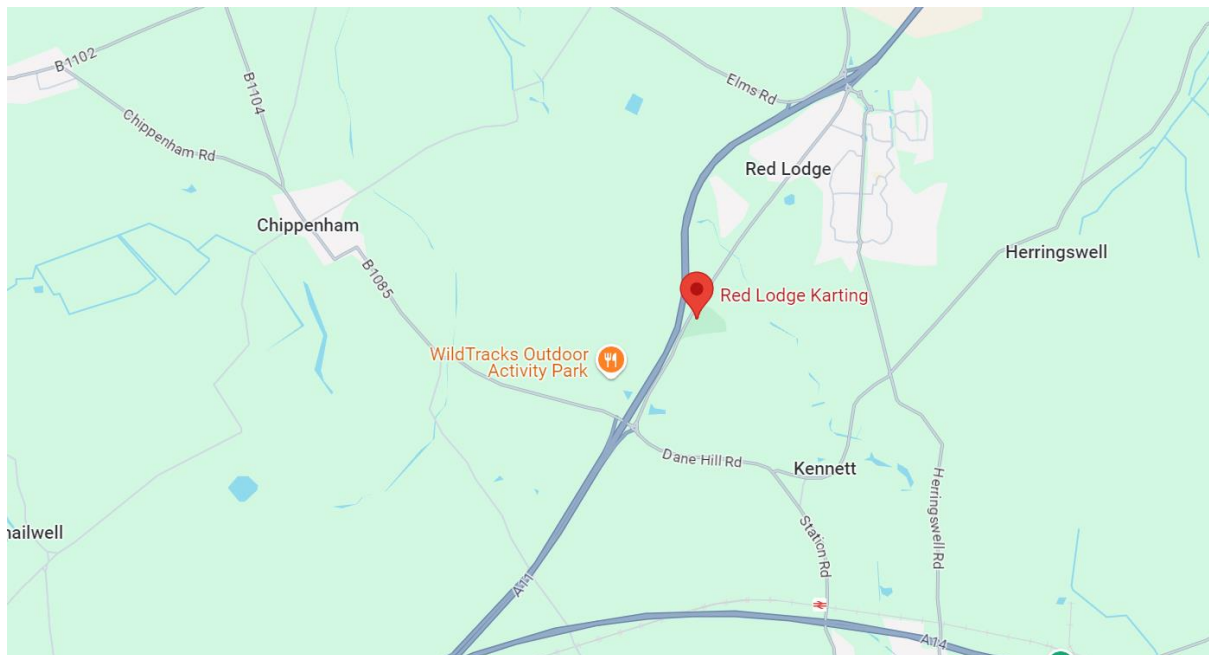

Red Lodge Karting Ltd, Red Lodge, Bury St Edmunds, Suffolk, IP28 8LE

From the A11 North: Take the exit marked B1085 to Fordham/Kentford. At the end of the sliproad turn right towards Kennett/Kentford/Red Lodge B1085. At the roundabout turn left towards Red Lodge B1085 (also marked to 'Karting Centre'). The venue is on the right hand side a short drive down the road.

From the A11 South: Take the exit marked B1085 to Red Lodge/Fordham. At the roundabout take the 2nd exit to Red Lodge/Fordham/Chippenham B1085 (also marked to 'Karting Centre'). Stay on the B1085 (also called Turnpike Road) and the venue is on the left hand side a short while after you leave Red Lodge.